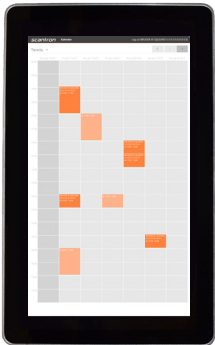

Datasheet

Vandal-proof 21.5" booking screen incl. power cable, antenna, mounting rail and key

The booking terminal offers both horizontal and vertical mounting and display functionality

Technical data	
Power supply	100 ~ 240ACV 50/60Hz
Maximum power consumption	30W
Standby power consumption	<1W
Operating temperature	0°C to 50°C
Storage temperature	-20°C to +60°C
Working humidity	10% ~ 85%
Storage humidity	5% ~ 95%
Lifetime	60,000hrs
Input and Output	
VGA output	1
HDMI output	1
LAN	1
WIFI	1
USB	2
Speaker	2x5W(9Ω)
Touch panel	
Specification	Capacitive touch
Positioning accuracy*	±2mms
Transmittance	≥92%
Hardness	7H
Click manner	10 points
Response time	≤4ms
Output Resolution	4096*4096
Life time	more than 600 million times
OS system	
Android O/S	Android 4.2.2
CPU	Cortex A9, Quad core 1.5G
Main GPU frequency	MALI 400 MP2
Memory	1G
Storage	4G

Screen	
Panel size	21.5" LCD panel, LED backlight
Display area	475.2mm*267.3mm (16:9)
Color system	PAL/NTSC/SECAM
Maximum resolution	1920*1080
Display color	16.7M
Pixel pitch	0.2475mm
Brightness (Tamper switch)	300d/m ²
Contrast	1000*1
Visual angle	178°/178°
Response time	5ms
Screen menu display	
Menu language	Chinese/English
Housing	
Size	W: 50mm x L: 540mm x H: 330mm
Installation	Wall-mounted
Casing	Metal case SPCC
Tempered glass	Yes
Color	Black
Quality standard	ISO9001, CCC
Weight	5500g