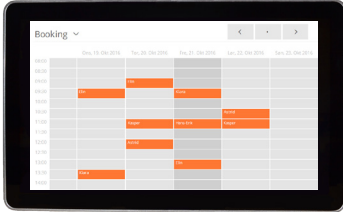

Datasheet

Vandal-proof 21.5" booking screen incl. power cable, antenna, mounting rail and key

The booking terminal offers both horizontal and vertical mounting and display functionality

Technical data	
Power supply	100 ~ 240ACV 50/60Hz
Maximum power consumption	30W
Standby power consumption	<1W
Operating temperature	0°C to 50°C
Storage temperature	-20°C to +60°C
Working humidity	10% ~ 85%
Storage humidity	5% ~ 95%
Lifetime	60,000hrs
Input and Output	
VGA output	1
HDMI output	1
LAN	1
WIFI	1
USB	2
Speaker	2x5W(9Ω)
Touch panel	
Specification	Capacitive touch
Positioning accuracy*	±2mms
Transmittance	≥92%
Hardness	7H
Click manner	10 points
Response time	≤4ms
Output Resolution	4096*4096
Life time	more than 600 million times
OS system	
Android O/S	Android 4.2.2
CPU	Cortex A9, Quad core 1.5G
Main GPU frequency	MALI 400 MP2
Memory	1G
Storage	4G

Screen	
Panel size	21.5" LCD panel, LED backlight
Display area	475.2mm*267.3mm (16:9)
Color system	PAL/NTSC/SECAM
Maximum resolution	1920*1080
Display color	16.7M
Pixel pitch	0.2475mm
Brightness (Tamper switch)	300d/m ²
Contrast	1000*1
Visual angle	178°/178°
Response time	5ms
Screen menu display	
Menu language	Chinese/English
Housing	
Size	W: 50mm x L: 540mm x H: 330mm
Installation	Wall-mounted
Casing	Metal case SPCC
Tempered glass	Yes
Color	Black
Quality standard	ISO9001, CCC
Weight	5500g