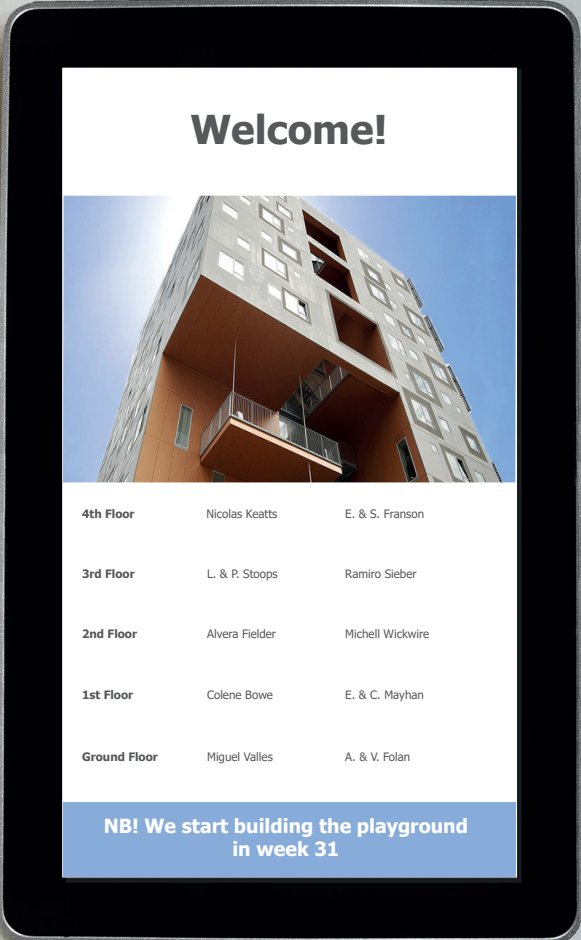

Info Screen

Context-aware digital signage for all your needs

Welcome!

4th Floor	Nicolas Keatts	E. & S. Franson
3rd Floor	L. & P. Stoops	Ramiro Sieber
2nd Floor	Alvera Fielder	Michell Wickwire
1st Floor	Colene Bowe	E. & C. Mayhan
Ground Floor	Miguel Valles	A. & V. Folan

NB! We start building the playground in week 31

Integrated information display

Displaying crucial information for residents, employees or visitors can drastically help to be better organized and informed. In connection with FlexAir® access control, the information acquires a dynamic component, as the current content can be interactively changed according to the current conditions. The housing association or the company can personalize the info screens through a wide range of design and content possibilities - showing important notices, weather data, restaurant menus, webpages, videos or images. Any display with HDMI input can present information, while the display on Prima's 21.5" standard screen is optional.

Examples of use

- Residence hallways, where residents names and apartment numbers are displayed, as well as messages for the residents or visitors
- Entrances, where display turns on and shows the desired information, when a resident or visitor steps in
- Receptions of corporations, where info screen shows current and crucial information
- Stores, hotels or hostels, to show today's offer
- Music schools or workshops, where the occupancy of individual rooms is displayed
- Travel companies, for showing playlists of travel videos and pictures